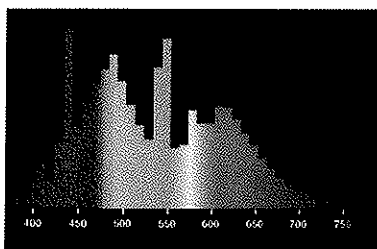

OSRAM BIOLUX® lamps in light colour 965 are an excellent complement to natural daylight and are suitable for raising small animals.

Spectral distribution curve  
Light colour 965 BIOLUX®

Type	L18 W/965	L30 W/965	L36 W/965	L58 W/965
Rated wattage	18 W	30 W	36 W	58 W
Luminous flux	1000 lm	1600 lm	2300 lm	3700 lm
Colour rendering index	> 90	> 90	> 90	> 90
Length l max.	590 mm	895 mm	1200 mm	1500 mm
Diameter d max.	26 mm	26 mm	26 mm	26 mm